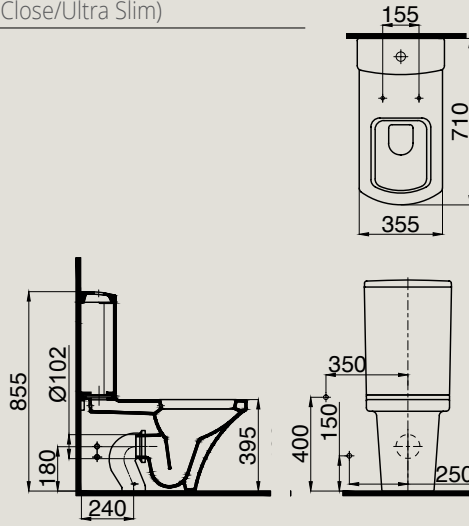

2804-0307	Entegre Musluklu Duvara Sıfır Klozet (35x71x39) Integrated Faucet Back to Wall WC Pan

INNOVATIVE FEATURES:

- 1- Slim and soft close seat cover
- 2- Push-pull, easy cover cleaning
- 3- Integrated faucet
- 4- Invisible installation
- 5- Easy clean surface
- 6- Antibacterial (non-bacterial) surface