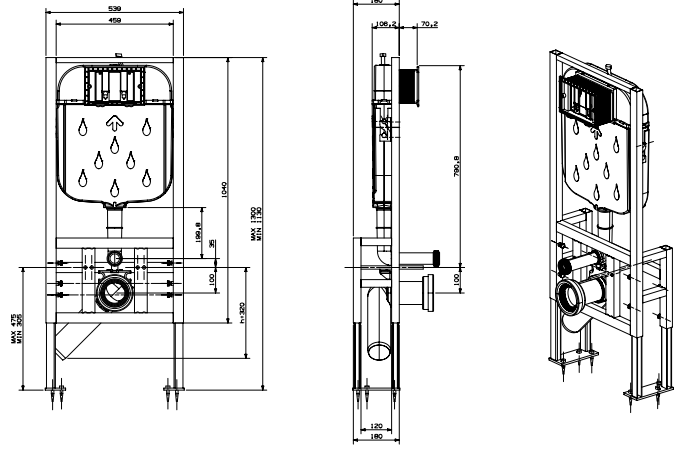

53-01-04-010

Sırt Sırta Yere Hızlı Montaj Gömme Rezervuar
Quick installation to floor as back to back. Concealed Cisterns