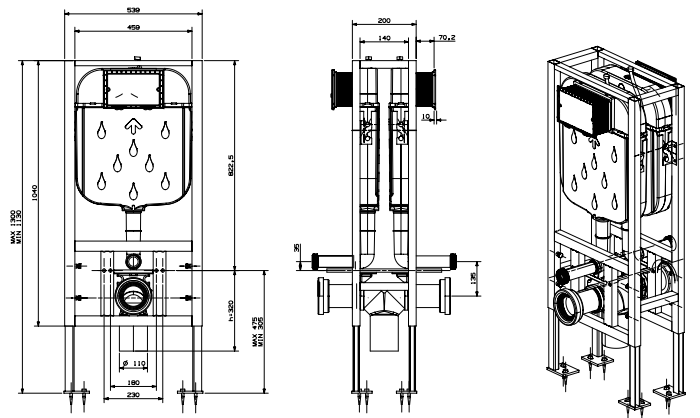

53-01-04-008

Yere Hızlı Montaj Gömme Rezervuar
Quick installation to floor Concealed Cisterns

53-01-04-010

Sırt Sırta Yere Hızlı Montaj Gömme Rezervuar
Quick installation to floor as back to back. Concealed Cisterns