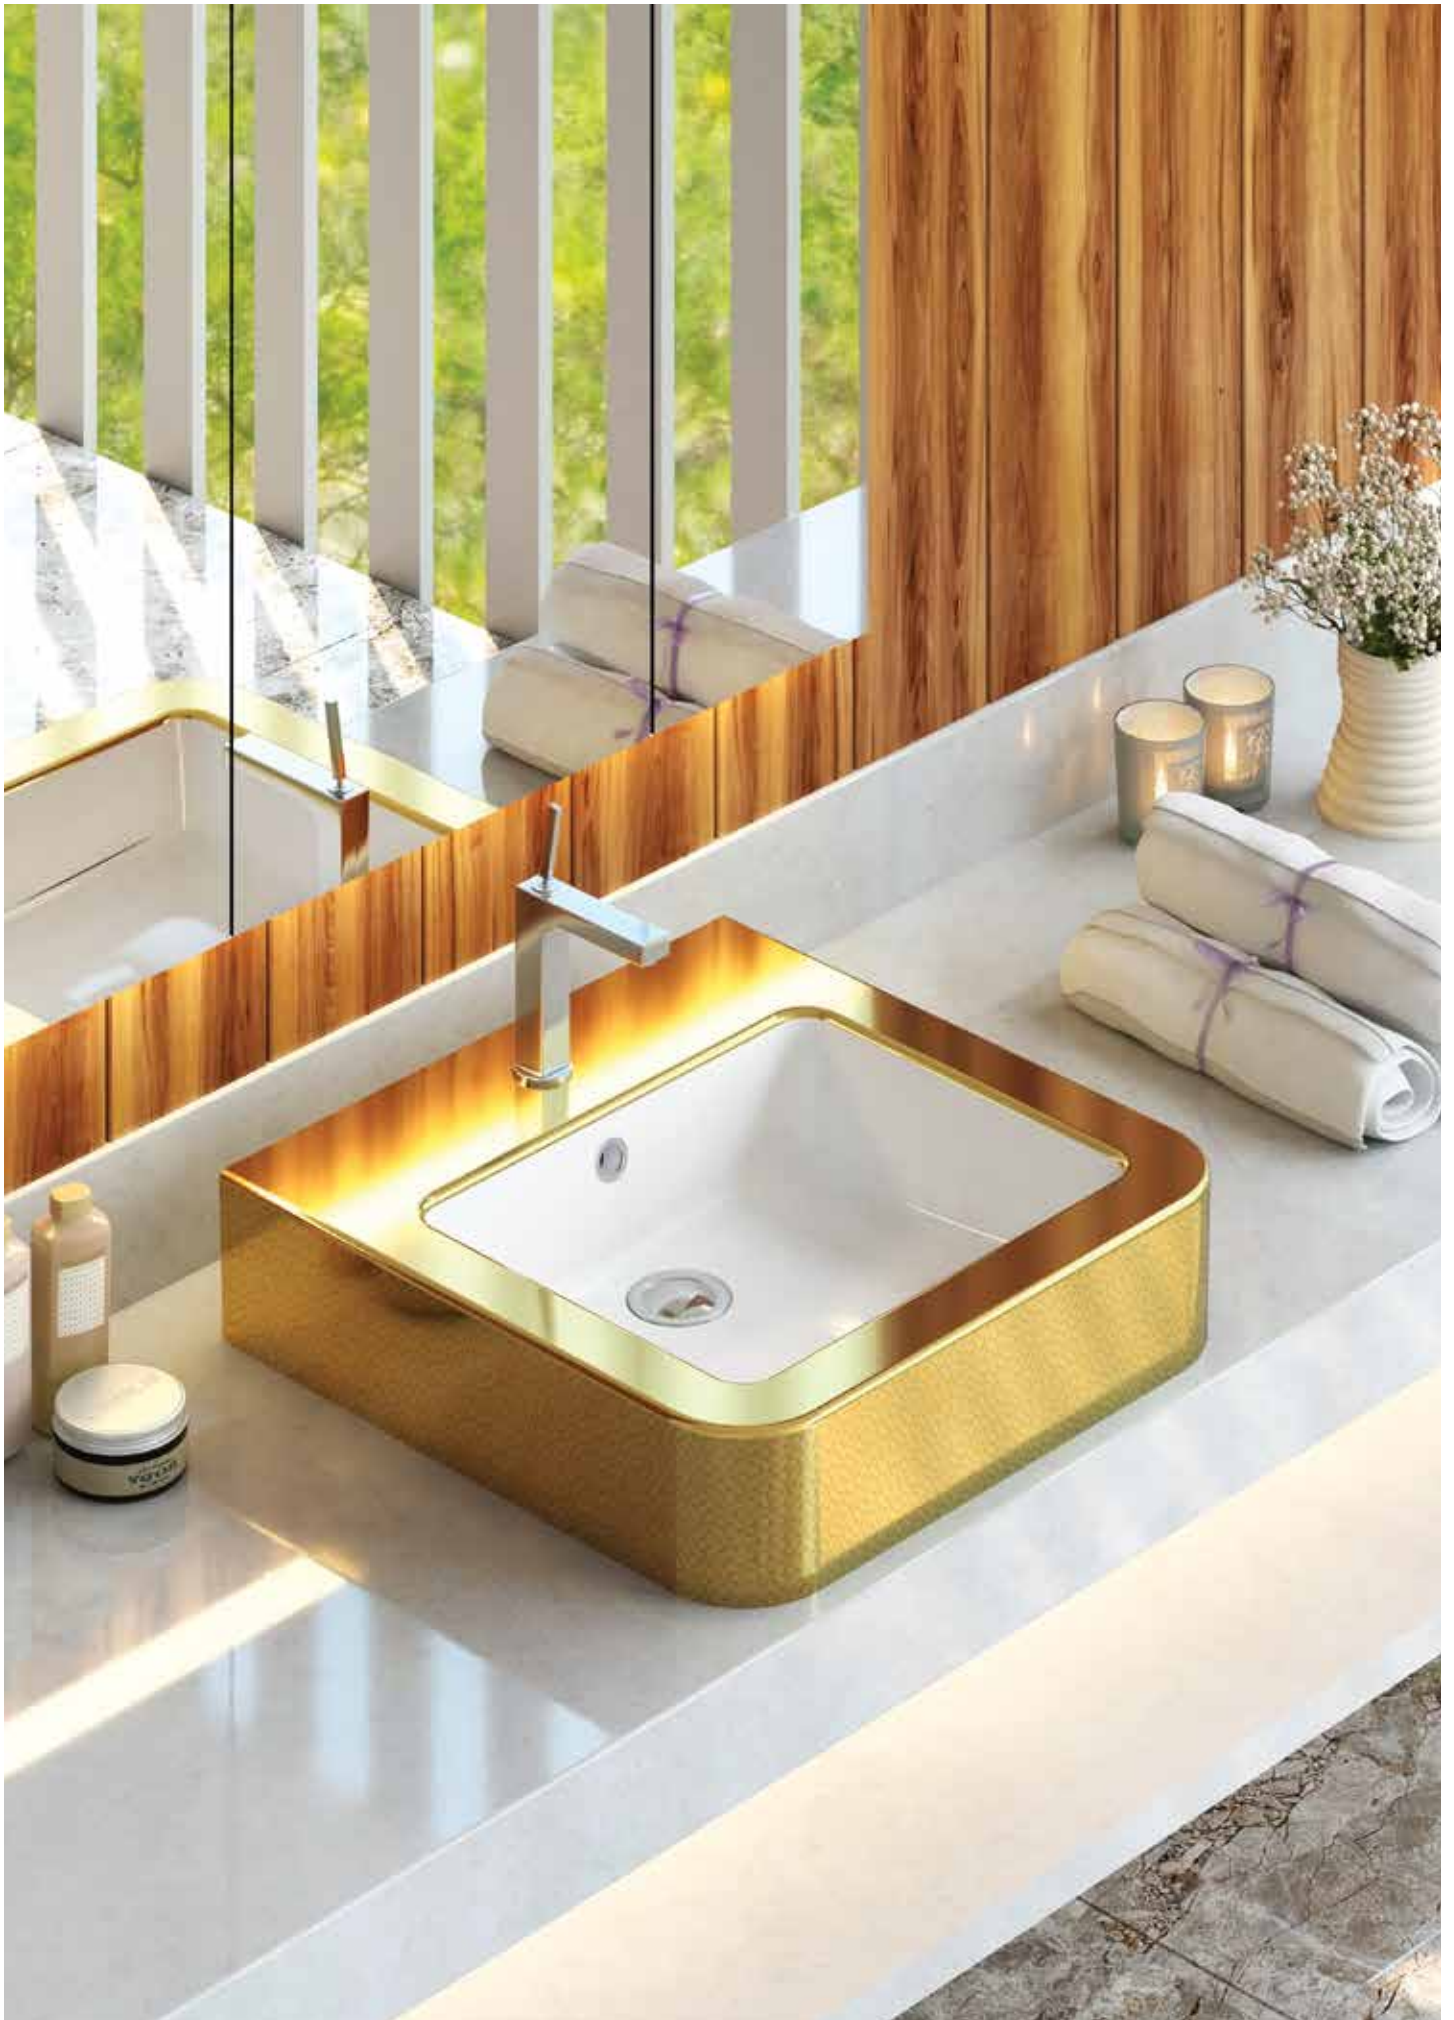

Vega Tezgah Üstü Lavabo (50x65) Siyah  
Vega Countertop Washbasin Black

**0101-2465**

Carina Tezgah Üstü Lavabo (46x50)  
Carina Countertop Washbasin

0101-6505

Galaxy Tez. Üstü/Dolap Uy. Lavabo (50x50)

Galaxy Countertop / Furniture Washbasin