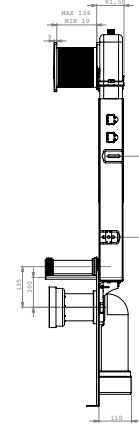

53-01-04-009

Duvar Önü Hızlı Montaj Gömme Rezervuar
Quick installation as front of th wall. Concealed Cisterns