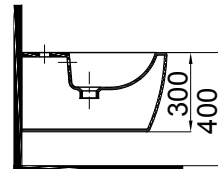

3106-0105

Duvara Sifir Bide (36x56x40)
Back to Wall Bidet

3106-2605

Asma Bide (36x52x30)
Wall Hung Bidet