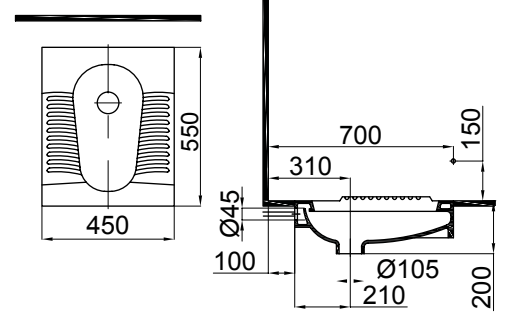

0008-0105 Arkadan Su Girişli / Back Water Inlet

0008-0106 Üstten Su Girişli / Up Water Inlet

Yıldız Hela Taşı (50x60)

Star Squatting Pan