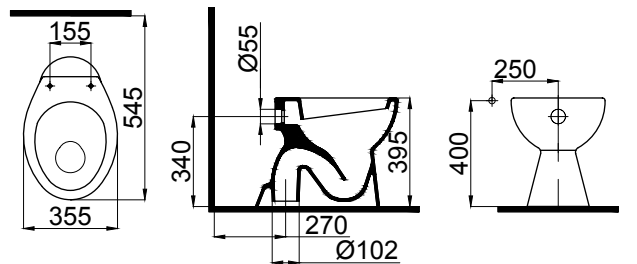

0015-0300
Etajer (60x15)
Shelf

0015-0100
Etajer (50x13)
Shelf

0015-1600
Kağıtlık (17x12)
Holder

0015-1000
Sabunluk (17x12)
Soap Holder

0015-1100
Kollu Sabunluk (18x9x18)
Soap Holder With Handle

0015-1500
İkili Askılık (16x6)
Dual Hanger