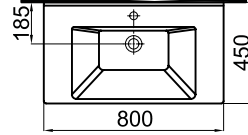

194 **MERKUR** lavabo serisi / washbasin series

**0201-5005**

Merkür Dolap Uyumlu Lavabo 25 mm ince bantlı (46x100)  
Merkur Furniture Washbasin 25 mm Thin Band

**0201-3805**

Merkür Dolap Uyumlu Lavabo 25 mm ince bantlı (46x80)  
Merkur Furniture Washbasin 25 mm Thin Band