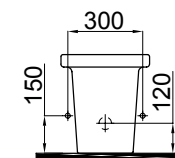

2804-0605	Asma Klozet (35x57x35) Back to Wall WC Pan
53-02-06-003	Klozet Kapağı (Yavaş Kapanır/Ultra İnce) Seat Cover (Soft Close/Ultra Slim)

2806-0305 | Asma Bide (35x57x33)  
Wall Hung Bidet

2806-0000 | Duvara Sifir Bide (35x57x40)  
Back to Wall Bidet