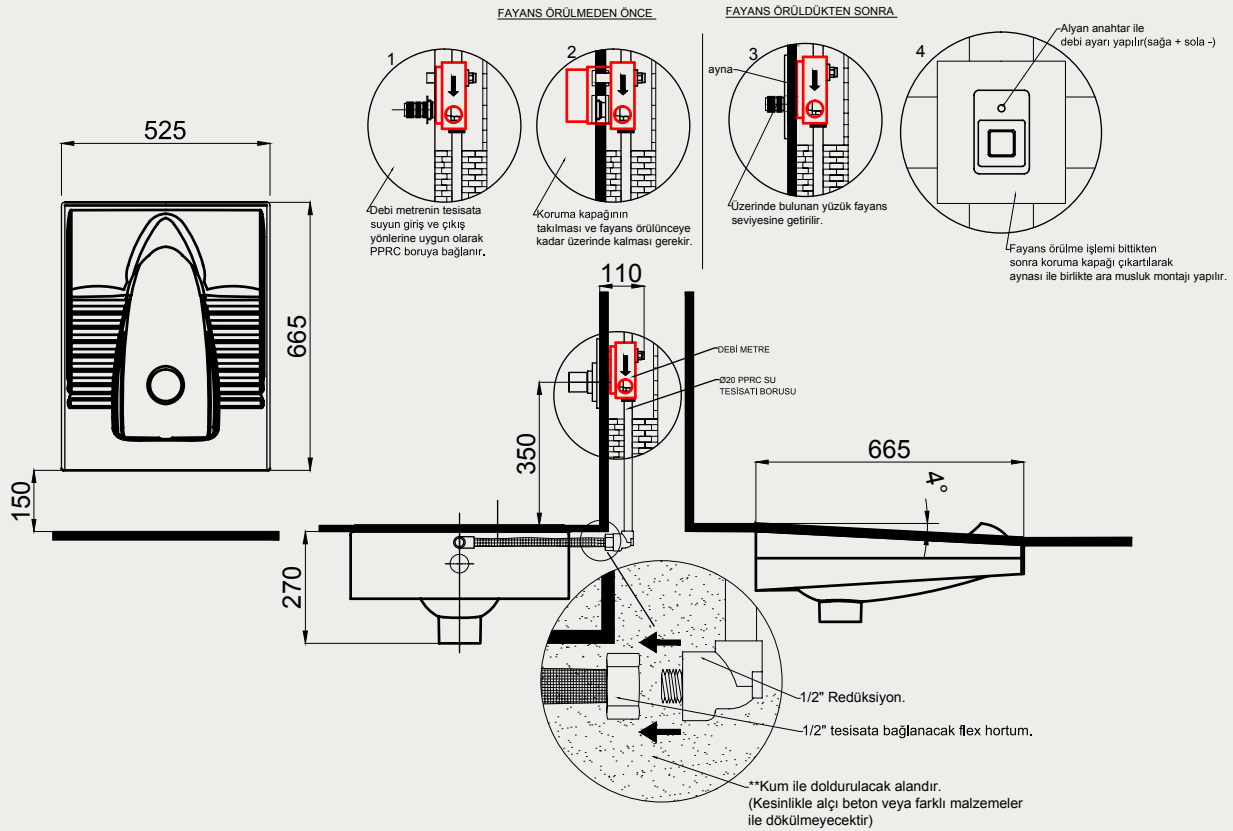

**13° açılı oturma ergonomisi**  
13° angle seating

**SET0008-0905-001-1-2000**  
**Debi Metreli / Urinal With Flowmeter**

**Yeni Nesil Taharet Musluklu Alaturka Hela Taşı (52x67)**  
**New Generation With Taharet Faucet Alaturka Squatting Pan**