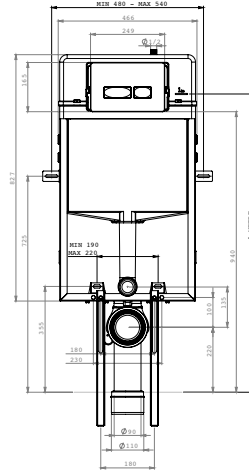

53-01-04-009

Duvar Önü Hızlı Montaj Gömme Rezervuar
Quick installation as front of th wall. Concealed Cisterns