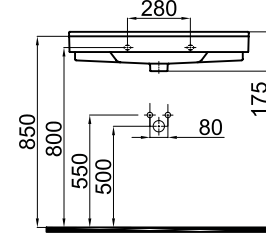

194 **MERKUR** lavabo serisi / washbasin series

**0201-5005**

Merkür Dolap Uyumlu Lavabo 25 mm ince bantlı (46x100)  
Merkur Furniture Washbasin 25 mm Thin Band

**0201-3805**

Merkür Dolap Uyumlu Lavabo 25 mm ince bantlı (46x80)  
Merkur Furniture Washbasin 25 mm Thin Band