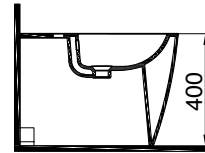

3106-2605

Asma Bide (36x52x30)
Wall Hung Bidet