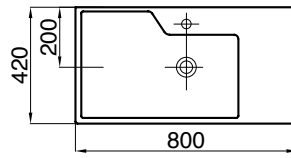

0201-4655

Lara Tezgah Üstü Dolap Uyu. Lavabo (42x65)