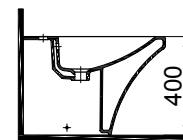

2804-0605	Asma Klozet (35x57x35) Back to Wall WC Pan
53-02-06-003	Klozet Kapağı (Yavaş Kapanır/Ultra İnce) Seat Cover (Soft Close/Ultra Slim)

2806-0305 | Asma Bide (35x57x33)  
Wall Hung Bidet

2806-0000 | Duvara Sifir Bide (35x57x40)  
Back to Wall Bidet