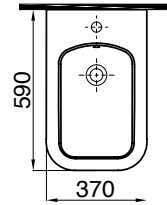

3206-2605

Asma Bide (36x52x31)
Wall Hung Bidet