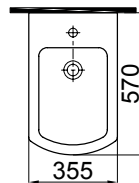

2804-0605	Asma Klozet (35x57x35) Back to Wall WC Pan
53-02-06-003	Klozet Kapağı (Yavaş Kapanır/Ultra İnce) Seat Cover (Soft Close/Ultra Slim)

2806-0305 | Asma Bide (35x57x33)  
Wall Hung Bidet

2806-0000 | Duvara Sifir Bide (35x57x40)  
Back to Wall Bidet