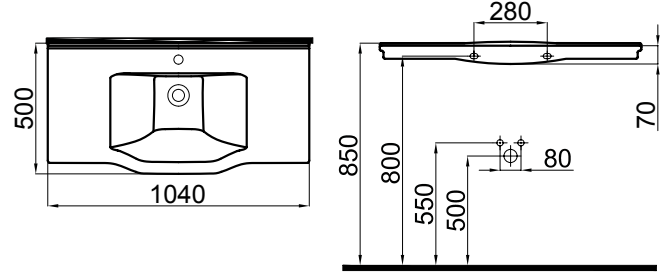

3301-0805

Neo Classic Dolap Uyumlu Lavabo (50x80)
Neo Classic Furniture Washbasin