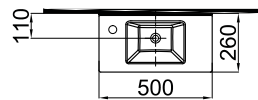

-Lavabolar montaj deliksizdir. İstenildiği takdirde sipariş esnasında belirtilmelidir.
- Washbasins are without montage hole. If requested, it must be indicated in the order.