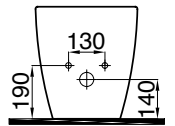

3106-2605

Asma Bide (36x52x30)
Wall Hung Bidet