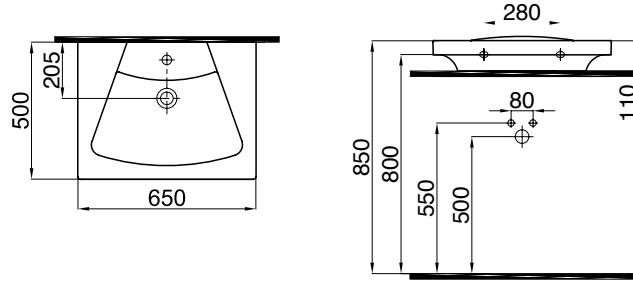

Vega Tezgah Üstü Lavabo (50x65) Siyah  
Vega Countertop Washbasin Black

**0101-2465**

Carina Tezgah Üstü Lavabo (46x50)  
Carina Countertop Washbasin

0101-6505

Galaxy Tez. Üstü/Dolap Uy. Lavabo (50x50)

Galaxy Countertop / Furniture Washbasin