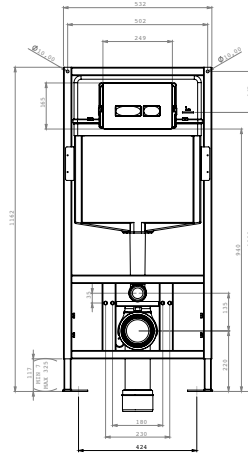

53-01-04-007

Hela Taşı Uyumlu Gömme Rezervuar
Used for Squatting Pans Concealed