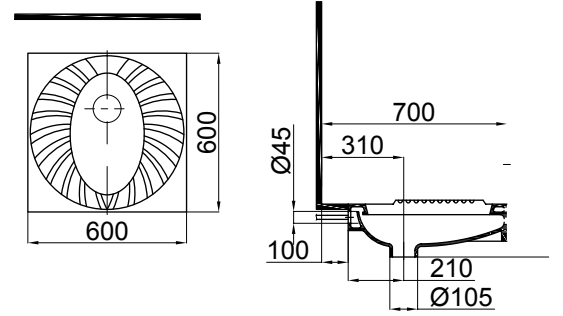

0008-0705 Arkadan Su Girişli / Back Water Inlet

0008-0706 Üstten Su Girişli / Up Water Inlet

Güneş Hela Taşı (50x60)

Sun Squatting Pan