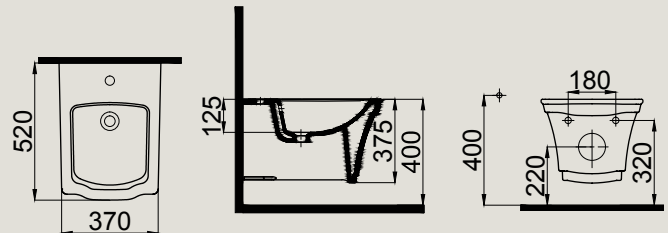

3304-0615

Asma Klozet (37x52x37)
Wall Hung WC Pan

53-02-06-011

Klozet Kapağı (Yavaş Kapanır/Ultra İnce)
Seat Cover (Soft Close/Ultra Slim)

YENİLİKÇİ ÖZELLİKLER:

- 1- İDERİMLESS (kanalsız) klozet
- 2- Slim , sessiz ve yavaş kapanan klozet kapağı
- 3- Bas-çek, temizle-tak kapak
- 4- Entegre taharet musluğu
- 5- Gizli montaj
- 6- Easy-clean (kolay temizlenen) yüzey
- 7- Antibakteriyel (bakteri barındırmayan) yüzey

INNOVATIVE FEATURES:

- 1- Iderimless (No RIM) WC Pan
- 2- Slim and soft close seat cover
- 3- Push-pull, easy cover cleaning
- 4- Integrated faucet
- 5- Invisible installation
- 6- Easy clean surface
- 7- Antibacterial (non-bacterial) surface

3304-0617

Entegre Musluklu Asma Klozet (37x52x37)
Integrated Faucet Wall Hung WC Pan

3306-0605

Asma Bide (37x52x37)
Wall Hung Bidet