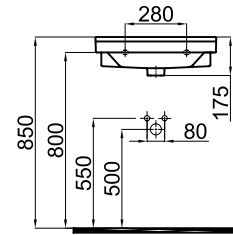

0201-3505 (Sağdan delikli) / With hole on right

0201-3506 (Deliksiz) / Without Hole

0201-3507 (Soldan delikli) / With hole on left

Merkür Dolap Uyumlu Lavabo (26x50)

Merkur Furniture Washbasin