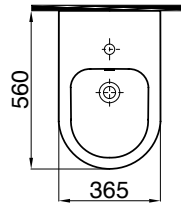

3106-2605

Asma Bide (36x52x30)
Wall Hung Bidet