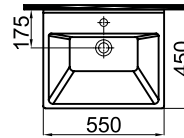

0201-3505 (Sağdan delikli) / With hole on right

0201-3506 (Deliksiz) / Without Hole

0201-3507 (Soldan delikli) / With hole on left

Merkür Dolap Uyumlu Lavabo (26x50)

Merkur Furniture Washbasin