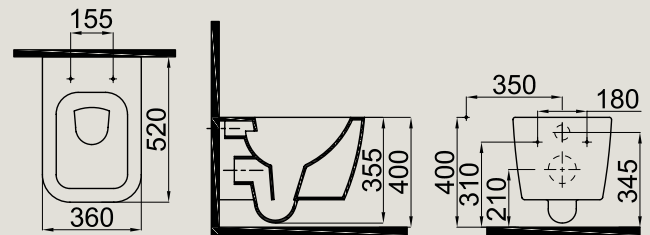

3205-0300 Rezervuar (36x15x45)
Cistern

YENİLİKÇİ ÖZELLİKLER:

- 1- İDERİMLESS (kanalsız) klozet
- 2- Slim , sessiz ve yavaş kapanan klozet kapağı
- 3- Bas-çek, temizle-tak kapak
- 4- Entegre taharet musluğu
- 5- Gizli montaj
- 6- Easy-clean (kolay temizlenen) yüzey
- 7- Antibakteriyel (bakteri barındırmayan) yüzey

INNOVATIVE FEATURES:

- 1- Iderimless (No RIM) WC Pan
- 2- Slim and soft close seat cover
- 3- Push-pull, easy cover cleaning
- 4- Integrated faucet
- 5- Invisible installation
- 6- Easy clean surface
- 7- Antibacterial (non-bacterial) surface