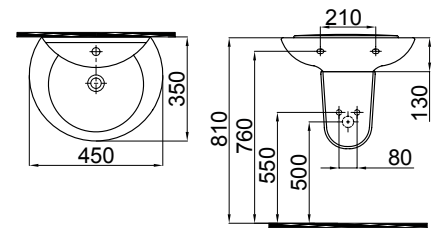

1701-0285 Batarya Delikli / With Mixer Hole
1701-0286 Batarya Deliksiz / Without Mixer Hole
Lavabo / Washbasin (28x38)