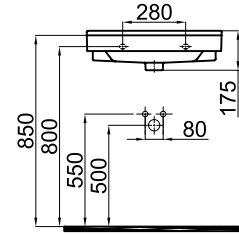

0201-3555

Merkür Yarım Tezgah Dolap Uyumlu Lavabo 25 mm ince bantlı (45x55)
Merkur Furniture Washbasin 25 mm Thin Band