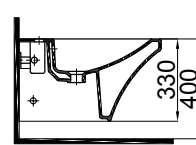

2806-0000 | Duvara Sifir Bide (35x57x40)
Back to Wall Bidet