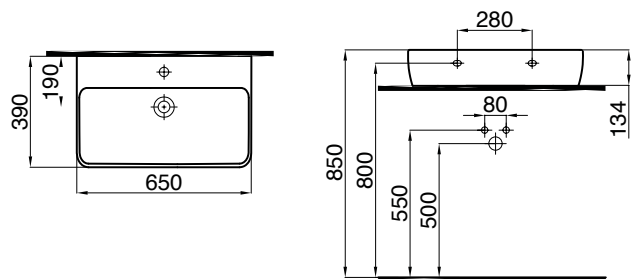

0101-0555

Dikdörtgen Tezgah Üstü Dolap Uy. Lavabo (40x55)
Rectangle Countertop / Furniture Washbasin

0101-0655

Dikdörtgen Tezgah Üstü Dolap Uy. Lavabo (40x65)
Rectangle Countertop / Furniture Washbasin