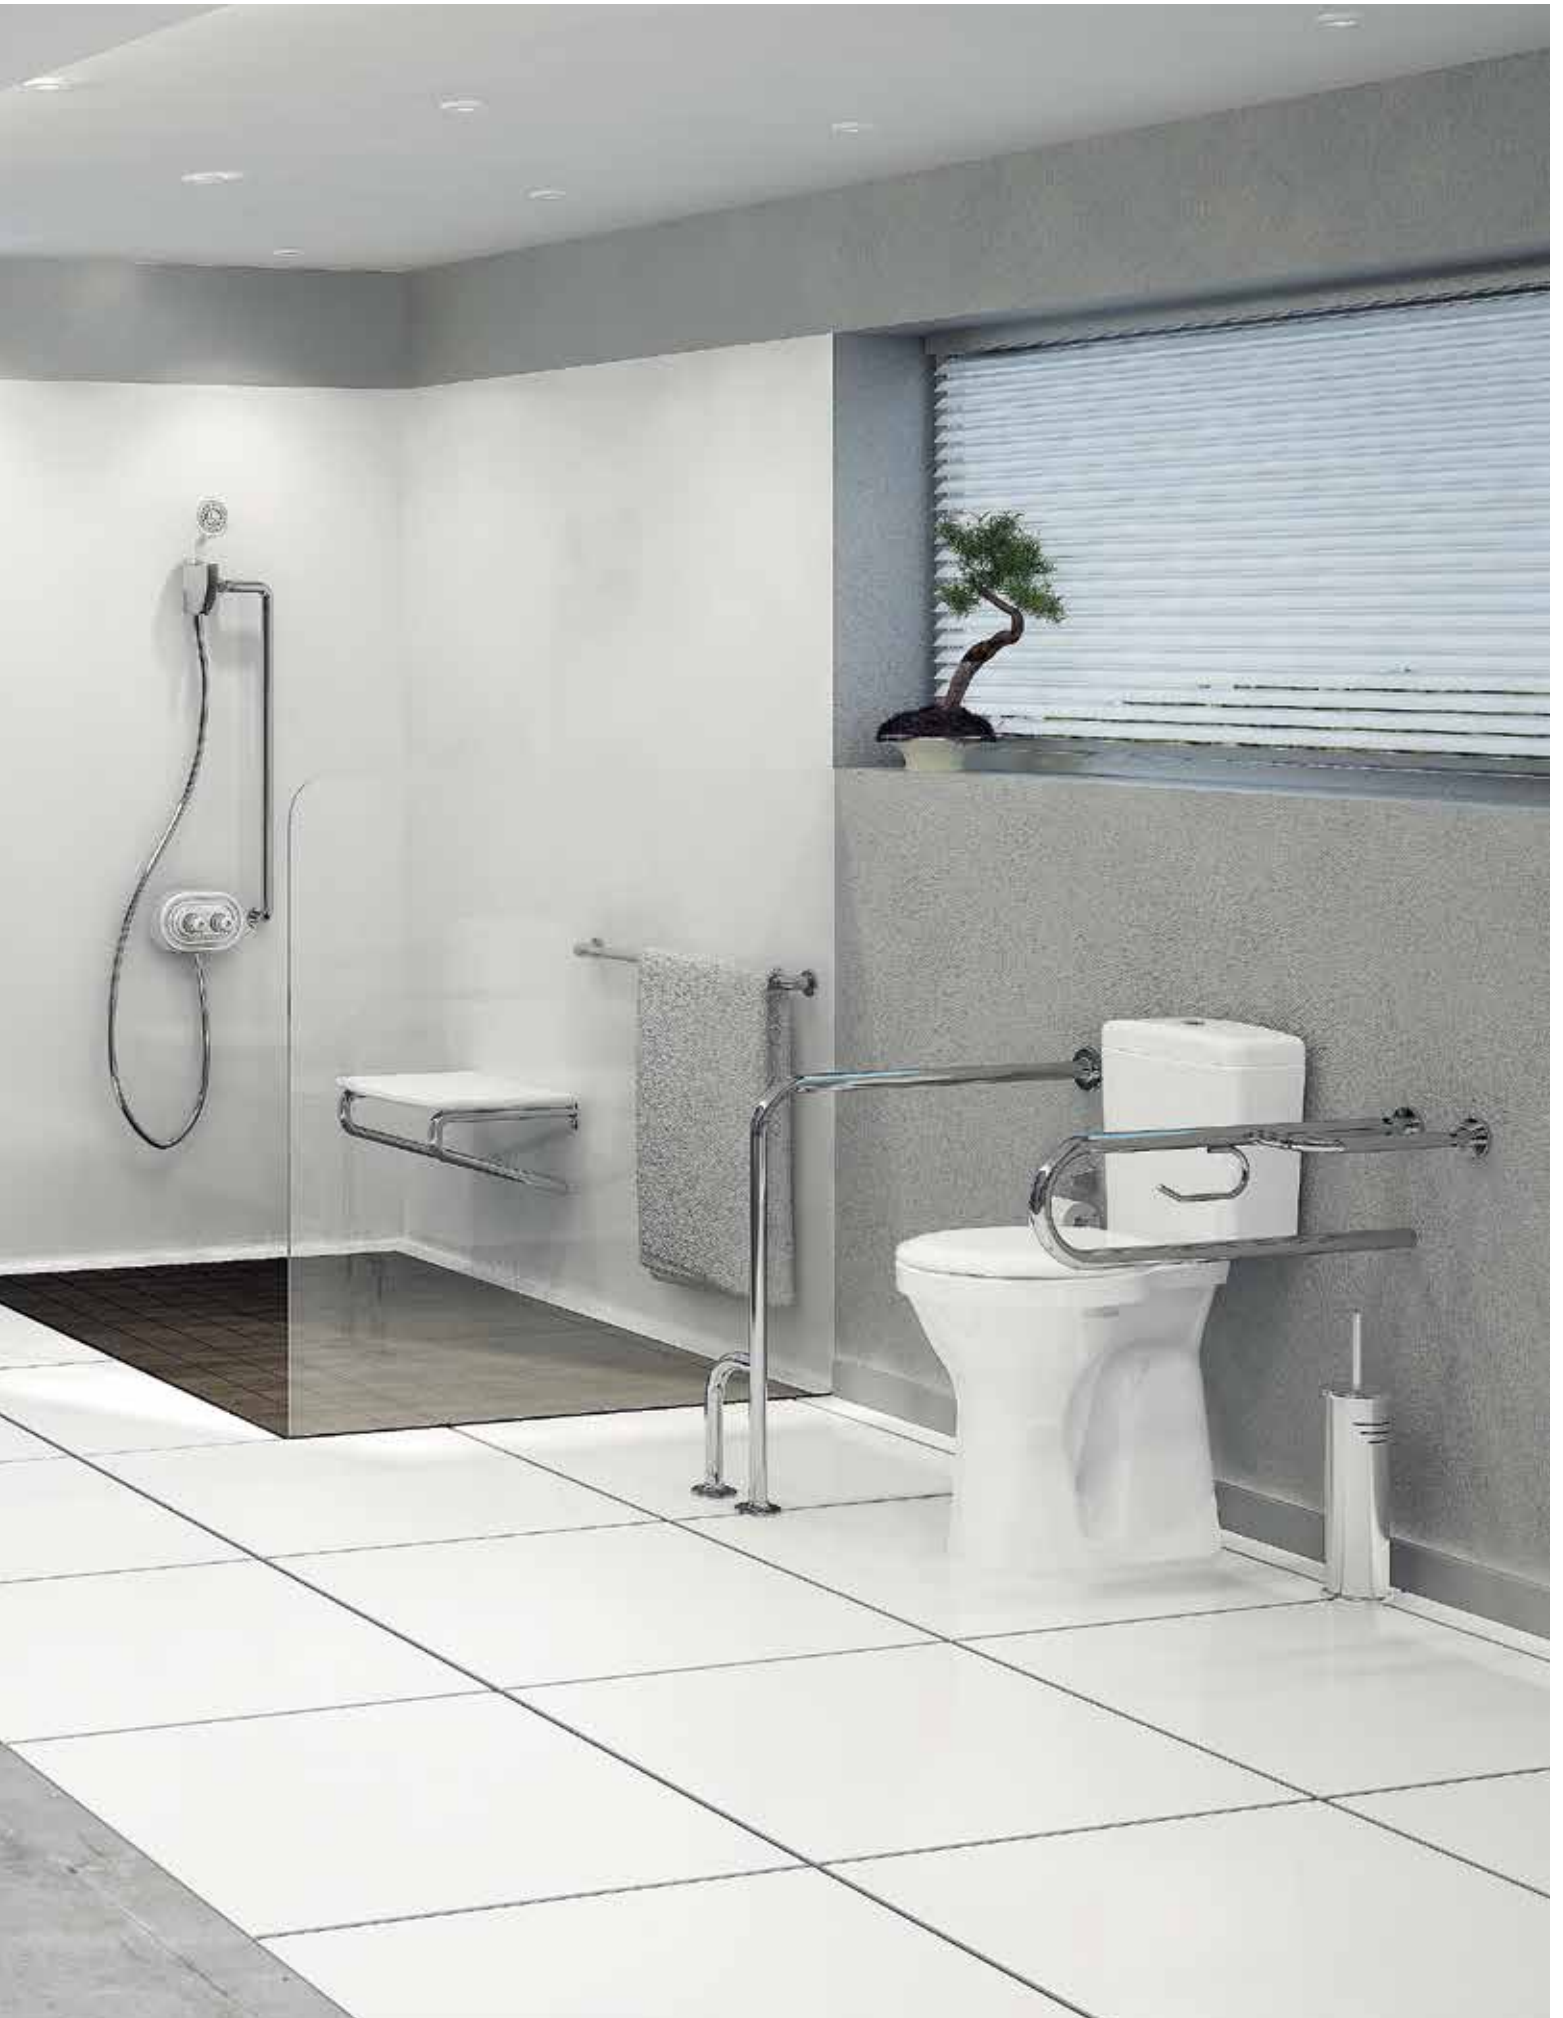

**0505-0000-0171** Rezervuar (32x17x38)  
Cistern

**53-02-03-026** Klozet Kapağı (Puf)  
Seat Cover /Puf

**bedensel engelli**

**disabled**

*7'den 70'e  
her yaşıa özgü  
kullanım kolaylığı sağlayan  
ürünler tasarlayan İdevit Seramik,  
engelsiz banyo konseptiyle de  
özel ihtiyaç sahiplerine akıllı çözümler sunuyor.*

*Designing products providing easy use for every age from 7 to 70 Idevit Seramik, with its non-disabled bathroom concept, is also offering smart solutions for special needers. Offering safe and easier way of use the series is designed in compliance with international standards.*