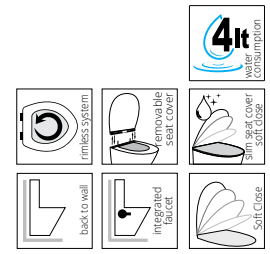

new

halley

3204-0316	Back to Wall WC Pan (36x65x40)
3205-0300	Cistern (36x15x45)

Product Weight 33 kg. / Pallet Qty 9 (WC Pan)
Product Weight 14 kg. / Pallet Qty 9 (Cistern)

650 mm