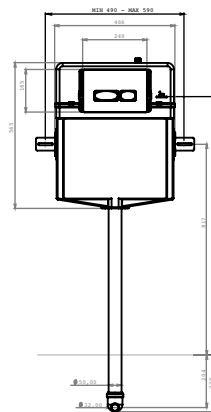

53-01-04-006

Metal Ayaklı Gömme Rezervuar
Metal Legs Concealed Cisterns

53-01-04-009

Duvar Önü Hızlı Montaj Gömme Rezervuar
Quick installation as front of th wall. Concealed Cisterns

53-01-04-007

Hela Taşı Uyumlu Gömme Rezervuar
Used for Squatting Pans Concealed