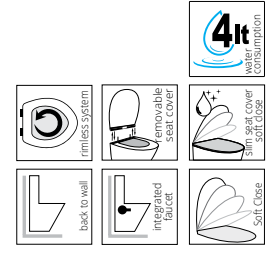

alfa

3104-0316	Back to Wall WC Pan (36x64x40)
3205-0300	Cistern (36x15x45)

Product Weight 34 kg. / Pallet Qty 9 (WC Pan)
Product Weight 14 kg. / Pallet Qty 9 (Cistern)

640 mm