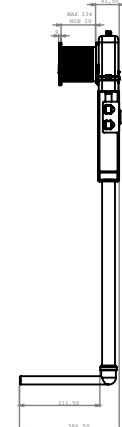

53-01-04-006

Metal Ayaklı Gömme Rezervuar
Metal Legs Concealed Cisterns

53-01-04-009

Duvar Önü Hızlı Montaj Gömme Rezervuar
Quick installation as front of th wall. Concealed Cisterns

53-01-04-007

Hela Taşı Uyumlu Gömme Rezervuar
Used for Squatting Pans Concealed