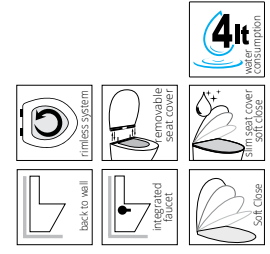

600 mm

**nova**

<b>3504-0316</b>	Back to Wall WC Pan (36x64x40)
<b>3205-0300</b>	Cistern (36x15x45)

Product Weight 33 kg. / Pallet Qty 9 (WC Pan)  
Product Weight 14 kg. / Pallet Qty 9 (Cistern)

640 mm

**samanyolu**