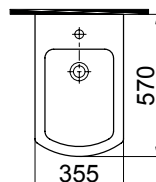

2804-0605	Asma Klozet (35x57x35) Back to Wall WC Pan
53-02-06-003	Klozet Kapağı (Yavaş Kapanır/Ultra İnce) Seat Cover (Soft Close/Ultra Slim)

2806-0305 | Asma Bide (35x57x33)  
Wall Hung Bidet

2806-0000 | Duvara Sifir Bide (35x57x40)  
Back to Wall Bidet