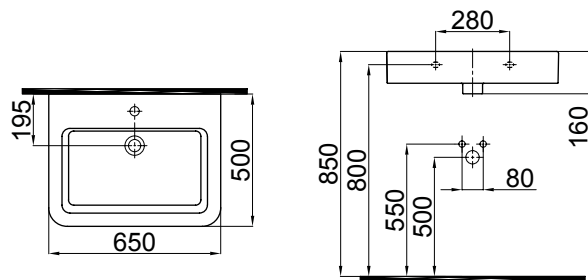

0101-6505

Galaxy Tez. Üstü/Dolap Uy. Lavabo (50x50)

Galaxy Countertop / Furniture Washbasin

0101-6655

Galaxy Tez. Üstü/Dolap Uy. Lavabo (50x65)

Galaxy Countertop / Furniture Washbasin