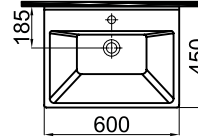

0201-3555

Merkür Yarım Tezgah Dolap Uyumlu Lavabo 25 mm ince bantlı (45x55)
Merkur Furniture Washbasin 25 mm Thin Band