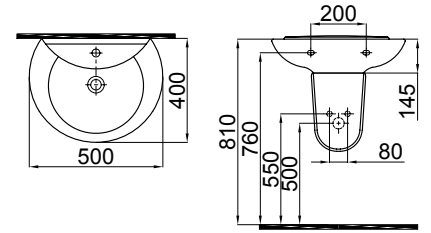

1701-0355 Lavabo / Washbasin (35x45)
1703-0000 Yarım Aayak / Half Pedestal (20x28x35)