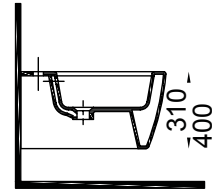

3206-0105

Duvara Sıfır Bide (37x59x40)
Back to Wall Bidet

3206-2605

Asma Bide (36x52x31)
Wall Hung Bidet