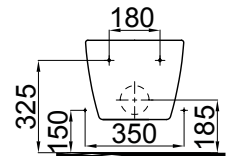

3106-0105

Duvara Sifir Bide (36x56x40)
Back to Wall Bidet

3106-2605

Asma Bide (36x52x30)
Wall Hung Bidet