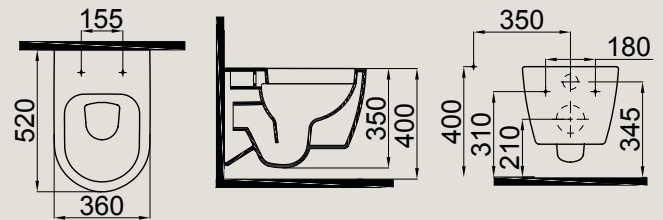

3104-0315	Duvara Sıfır Klozet (36x64x40) Back to Wall WC Pan
3205-0300	Rezervuar (36x15x45) Cistern
53-02-06-007	Klozet Kapağı (Yavaş Kapanır/Ultra İnce) Seat Cover (Soft Close/Ultra Slim)

3104-0317	Entegre Musluklu Duvara Sıfır Klozet (36 x64x40) Integrated Faucet Back to Wall WC Pan

3104-2615	Asma Klozet (36x52x35) Wall Hung WC Pan
53-02-06-007	Klozet Kapağı (Yavaş Kapanır/Ultra İnce) Seat Cover (Soft Close/Ultra Slim)

3104-2617	Entegre Musluklu Asma Klozet (36x52x35) Integrated Faucet Wall Hung WC Pan

YENİLİKÇİ ÖZELLİKLER:

- 1- İDERİMLESS (kanalsız) klozet
- 2- Slim , sessiz ve yavaş kapanan klozet kapağı
- 3- Bas-çek, temizle-tak kapak
- 4- Entegre taharet musluğu
- 5- Gizli montaj
- 6- Easy-clean (kolay temizlenen) yüzey
- 7- Antibakteriyel (bakteri barındırmayan) yüzey

INNOVATIVE FEATURES:

- 1- Iderimless (No RIM) WC Pan
- 2- Slim and soft close seat cover
- 3- Push-pull, easy cover cleaning
- 4- Integrated faucet
- 5- Invisible installation
- 6- Easy clean surface
- 7- Antibacterial (non-bacterial) surface