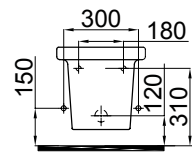

2806-0000 | Duvara Sifir Bide (35x57x40)
Back to Wall Bidet