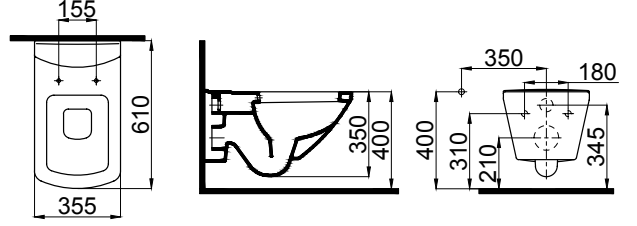

0604-2605	Asma Klozet (35x61x35) Back to Wall WC Pan
53-02-06-001	Klozet Kapağı (Yavaş Kapanır/Ultra İnce) Seat Cover (Soft Close/Ultra Slim)