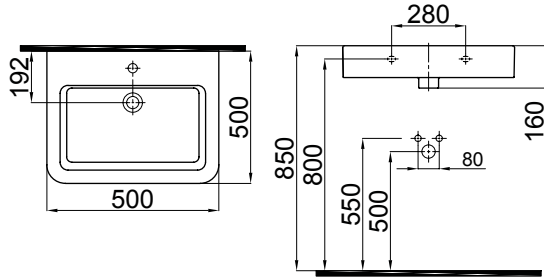

Vega Tezgah Üstü Lavabo (50x65) Siyah  
Vega Countertop Washbasin Black

**0101-2465**

Carina Tezgah Üstü Lavabo (46x50)  
Carina Countertop Washbasin

0101-6505

Galaxy Tez. Üstü/Dolap Uy. Lavabo (50x50)

Galaxy Countertop / Furniture Washbasin