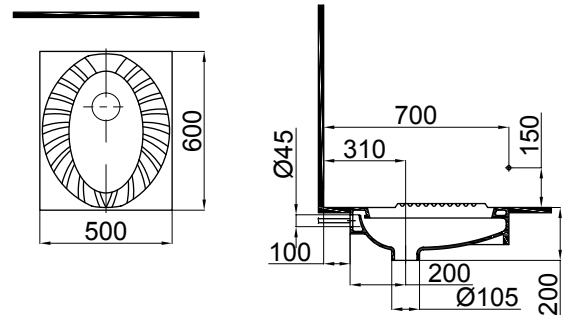

0008-0205 Arkadan Su Girişli / Back Water Inlet

0008-0206 Üstten Su Girişli / Up Water Inlet

Hela Taşı (45x55)

Squatting Pan

0008-0105 Arkadan Su Girişli / Back Water Inlet

0008-0106 Üstten Su Girişli / Up Water Inlet

Yıldız Hela Taşı (50x60)

Star Squatting Pan

0008-0605 Arkadan Su Girişli / Back Water Inlet

0008-0606 Üstten Su Girişli / Up Water Inlet

Güneş Hela Taşı (60x60)

Sun Squatting Pan

0008-0705 Arkadan Su Girişli / Back Water Inlet

0008-0706 Üstten Su Girişli / Up Water Inlet

Güneş Hela Taşı (50x60)

Sun Squatting Pan