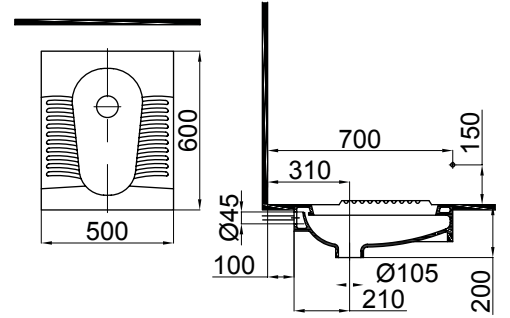

0008-0605 Arkadan Su Girişli / Back Water Inlet

0008-0606 Üstten Su Girişli / Up Water Inlet

Güneş Hela Taşı (60x60)

Sun Squatting Pan