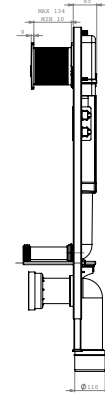

53-01-04-007

Hela Taşı Uyumlu Gömme Rezervuar
Used for Squatting Pans Concealed