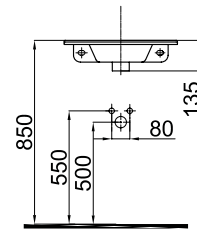

-Lavabolar montaj deliksizdir. İstenildiği takdirde sipariş esnasında belirtilmelidir.
- Washbasins are without montage hole. If requested, it must be indicated in the order.