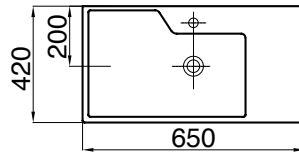

-Lavabolar montaj deliksizdir.
- Washbasins are without montage hole.