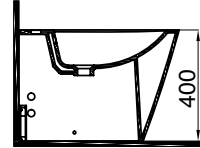

3206-2605

Asma Bide (36x52x31)
Wall Hung Bidet